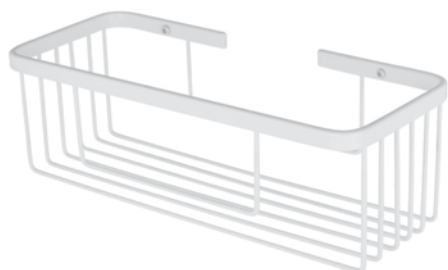

AQUA915 + Cód. Acabado

PVP 28,50€

BM NM

Portagel rectangular / Shower basket
Inoxidable lacado / Coated stainless steel
310x125x100