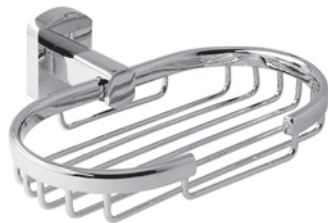

AMA02 PVP 18,40€

Jabonera
/ Wire soap dish
160x145x50