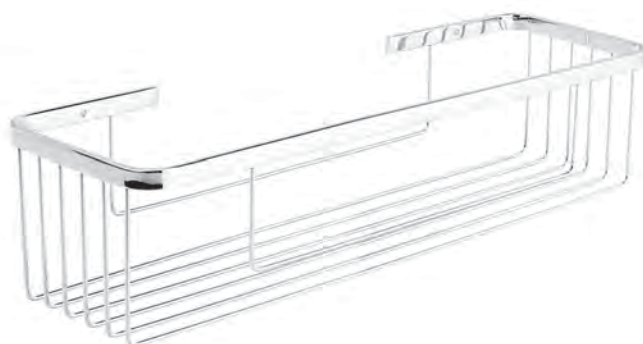

Portagel de rincón / Corner shower basket
Inoxidable cromado brillo
/ Bright chromed stainless steel
300x220x100

✓ **STOCK**

AQUA915 PVP 24,90€

Portagel rectangular
/ Rectangular shower basket
Inoxidable cromado brillo
/ Bright chromed stainless steel
310x125x100

✓ **STOCK**

AQUA914 PVP 44,95€

Portagel de rincón doble
/ Double corner shower basket
Inoxidable cromado brillo
/ Bright chromed stainless steel
220x220x390

✓ **STOCK**

AQUA917 PVP 29,90€

Portagel rectangular
/ Rectangular shower basket
Inoxidable cromado brillo
/ Bright chromed stainless steel
400x100x100